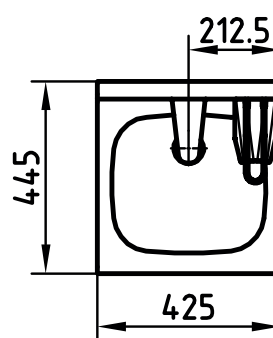

Contact

CN: shanghai@frontmatec.com
Phone: +86 215 859 4850

DK: kolding@frontmatec.com
Phone: +45 763 427 00

NL: rijssen@frontmatec.com
Phone: +31 886 294 000

UK: birmingham@frontmatec.com
Phone: +44 121 313 3564

itec-hygiene.com
frontmatec.com

DE: hygiene@frontmatec.com
Phone: +49 252 185 070

ES: barcelona@frontmatec.com
Phone: +34 932 643 800

RU: moscow@frontmatec.com
Phone: +7 495 424 9559

US: kansascity@frontmatec.com
Phone: +1 816 891 2440