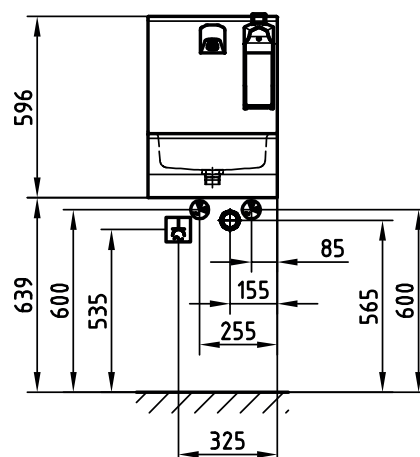

Contact

CN: shanghai@frontmatec.com
Phone: +86 215 859 4850

DK: kolding@frontmatec.com
Phone: +45 763 427 00

NL: rijssen@frontmatec.com
Phone: +31 886 294 000

UK: birmingham@frontmatec.com
Phone: +44 121 313 3564

itec-hygiene.com
frontmatec.com

DE: hygiene@frontmatec.com
Phone: +49 252 185 070

ES: barcelona@frontmatec.com
Phone: +34 932 643 800

RU: moscow@frontmatec.com
Phone: +7 495 424 9559

US: kansascity@frontmatec.com
Phone: +1 816 891 2440