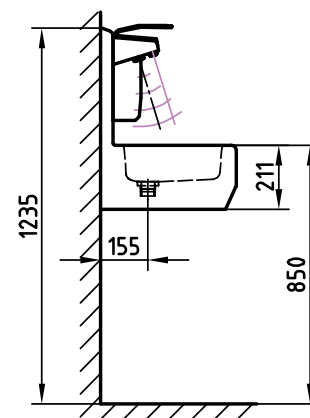

Contact

CN: shanghai@frontmatec.com
Phone: +86 215 859 4850

DK: kolding@frontmatec.com
Phone: +45 763 427 00

NL: rijssen@frontmatec.com
Phone: +31 886 294 000

UK: birmingham@frontmatec.com
Phone: +44 121 313 3564

itec-hygiene.com
frontmatec.com

DE: hygiene@frontmatec.com
Phone: +49 252 185 070

ES: barcelona@frontmatec.com
Phone: +34 932 643 800

RU: moscow@frontmatec.com
Phone: +7 495 424 9559

US: kansascity@frontmatec.com
Phone: +1 816 891 2440